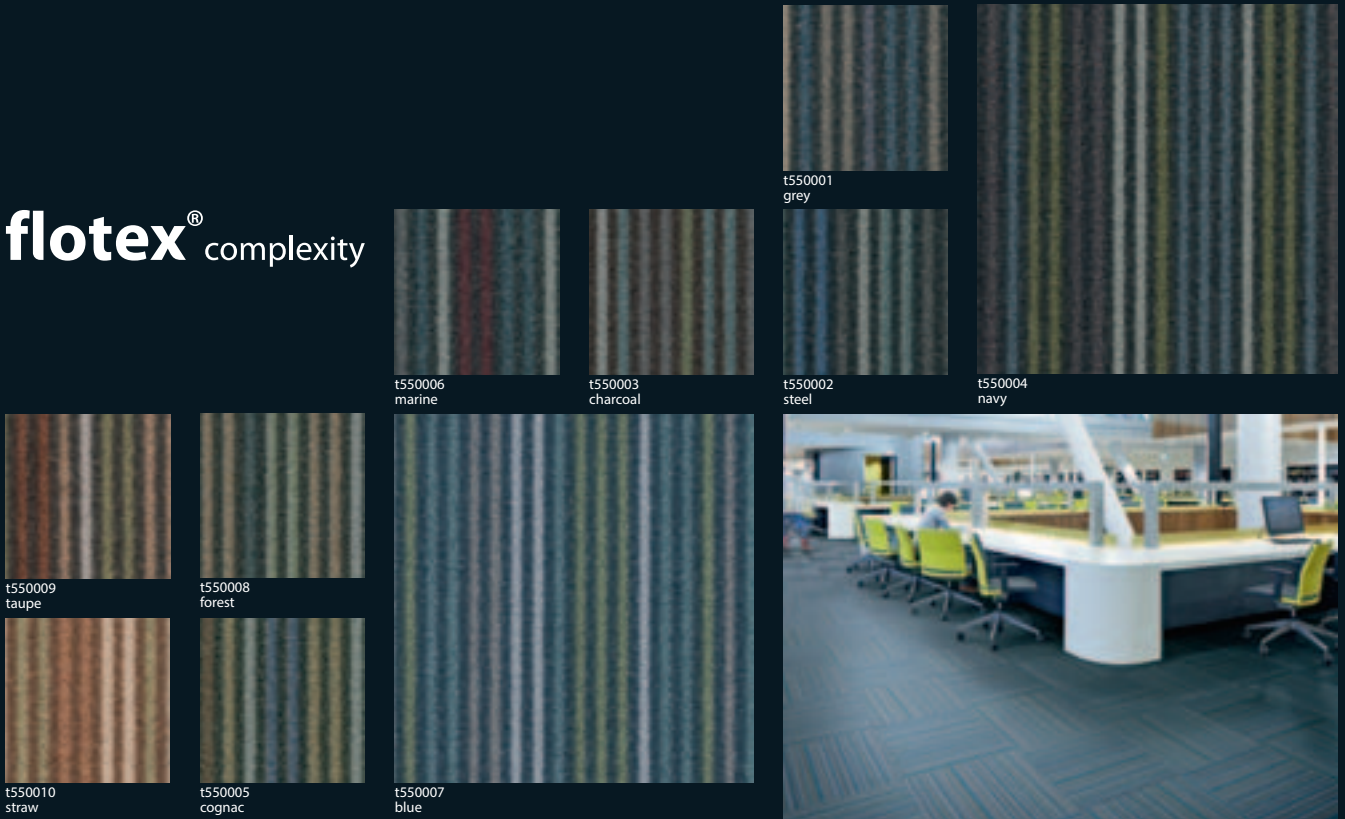

t350001
grey

t350002
steel

t350004
navy

t350009
taupe

t350010
straw

t350011
leaf

flotex® complexity

t550009
taupe